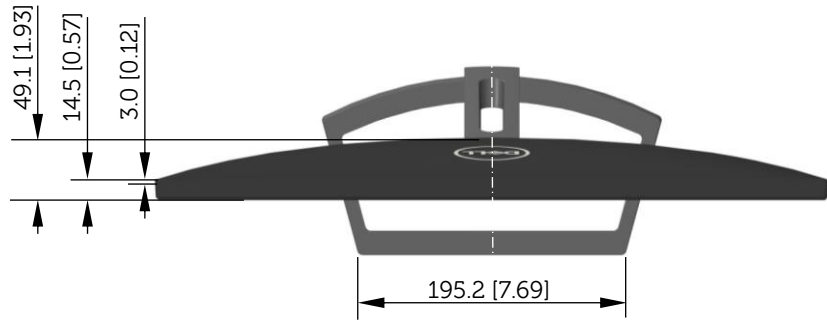

S2318H / S2318HX / S2318HN / S2318NX / S2318M Outline Dimension

Unit: mm (inch)
 Dimension: Nominal
 Scale: Not to scale

Back view of Monitor without stand